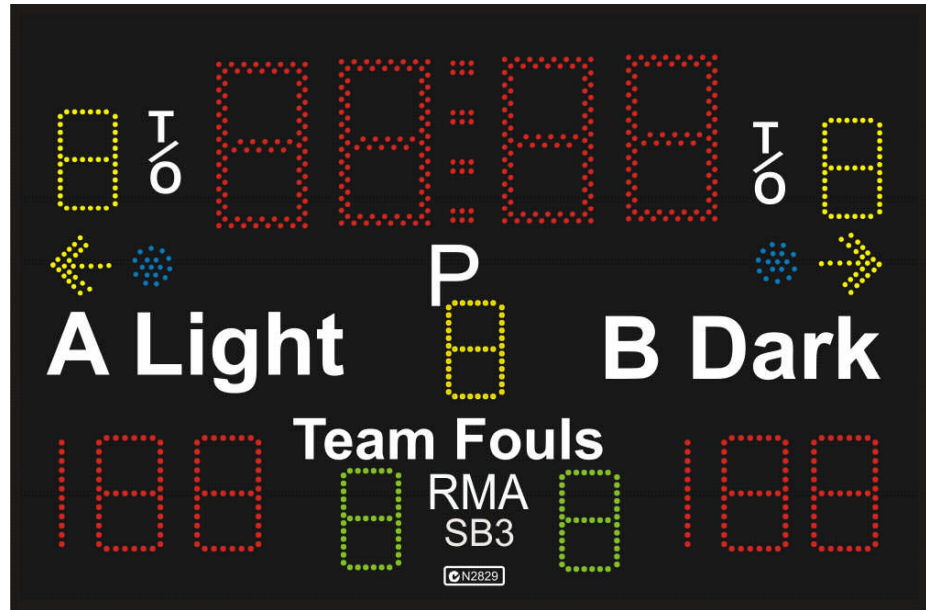

STADIA RANGE

RELATED PRODUCTS

- Shot Clocks
- Score Benches
- Basketball Systems
- Goal Posts
- Wall Pads
- Sports Surfaces

FOR MORE

www.rmasport.com.au

info@rmasport.com.au

The SB3 multifunctional scoreboard is our most popular model and ideally suited to 1 or 2 court facilities, with features including highly-visible 200mm LCD game time display.

Supplied with a cabled control console (with option to radio upgrade), scores can be adjusted from 0-199. Time can also be adjusted as required and a siren is supplied that automatically sounds on end of period.

Additional functions include period indicator, team fouls, time outs and general purpose arrows and indicators

Other specifications include:

| | |
|---------|--------------------------|
| Size: | 1500mmx 1000mmx70mm |
| Weight: | 25 kg |
| Digits: | Time: 200 mm dual row |
| | Score: 190 mm red |
| | Team Fouls: 170 mm green |
| | Time Outs: 170 mm yellow |
| | Period: 170 mm yellow |