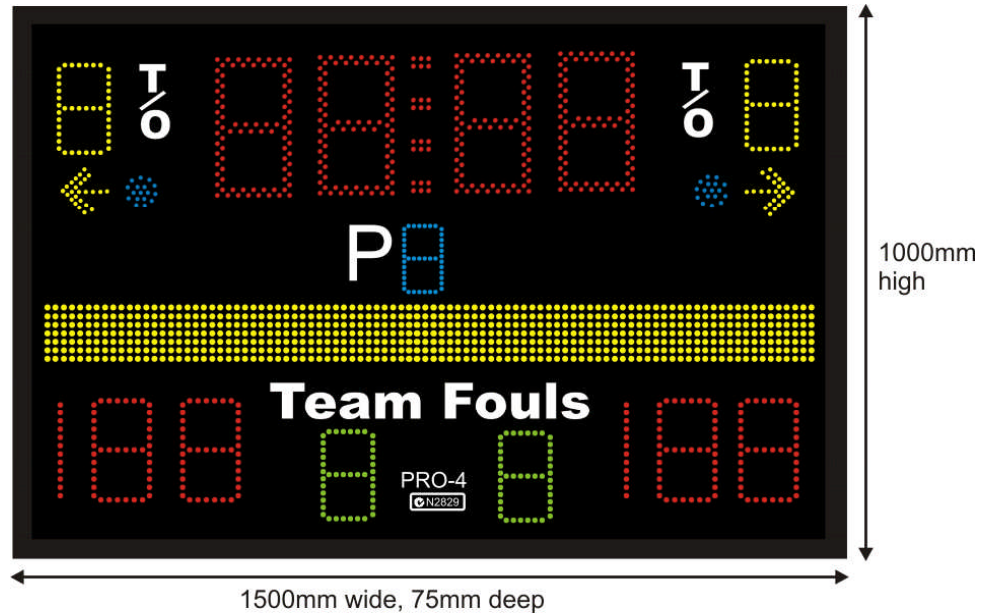

STADIA10

ESSENTIALS RANGE

RELATED PRODUCTS

- Shot Clocks
- Score Benches
- Basketball Systems
- Goal Posts
- Wall Pads
- Sports Surfaces

FOR MORE

www.rmasport.com.au

info@rmasport.com.au

All the function of the popular SB3 unit but with additional electronic team names included.

Supplied with a cabled control console (with option to radio upgrade), scores can be adjusted from 0-199. Time can also be adjusted as required and a siren is supplied that automatically sounds on end of period.

Additional functions include period indicator, team fouls, time outs and general purpose arrows and indicators

Size:	1500mm x 1000mm x 75mm
Weight:	27 kg
Digits:	Time: 200 mm dual row
	Score: 190 mm
	Team Fouls: 170 mm
	Time Outs: 170 mm
	Period: 135 mm
	Team Name: 100 mm (2 sets of 8 character)