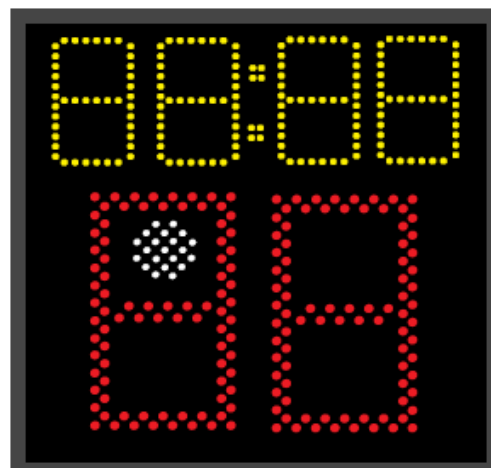

PRODUCT DETAILS

SERIES: **ESSENTIALS**
STADIA

SYSTEM: **SHOT CLOCK**

CODE:

SC190
SC200D
SC340T

ALTERNATIVES

RELATED PRODUCTS

- Scoreboards
- Score Benches
- Basketball Systems
- Wall Padding
- Sports Surfacing

FOR MORE

www.rmasport.com.au

info@rmasport.com.au

SC 190 ESSENTIALS SHOT CLOCK

- 190 mm red LED digits.
- Steel frame with lexan impact resistant cover
- Supplied with shot clock specific control console
- Supplied with siren with adjustable volume and cadence

SC 200D ESSENTIALS SHOT CLOCK

- 200 mm dual row red LED digits.
- Flashing End Of Game indicator
- Steel frame with lexan impact resistant cover
- Supplied with shot clock specific control console
- Supplied with siren with adjustable volume and cadence

SC 340DT STADIA SHOT CLOCK

- 340 mm dual row red LED digits.
- 170 mm yellow game time LED digits.
- Flashing End Of Game indicator
- Steel frame with lexan impact resistant cover
- Supplied with shot clock specific control console
- Supplied with siren with adjustable volume and cadence