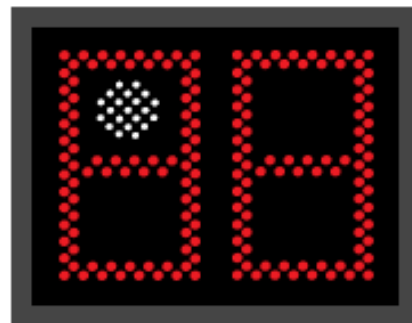

PRODUCT DETAILS

SERIES: **ESSENTIALS**
STADIA

SYSTEM: **SHOT CLOCK**

CODE:

SC190
SC200D
SC340T

ALTERNATIVES

RELATED PRODUCTS

- Scoreboards
- Score Benches
- Basketball Systems
- Wall Padding
- Sports Surfacing

FOR MORE

www.rmasport.com.au

info@rmasport.com.au

SC 190 ESSENTIALS SHOT CLOCK

- 190 mm red LED digits.
- Steel frame with lexan impact resistant cover
- Supplied with shot clock specific control console
- Supplied with siren with adjustable volume and cadence

SC 200D ESSENTIALS SHOT CLOCK

- 200 mm dual row red LED digits.
- Flashing End Of Game indicator
- Steel frame with lexan impact resistant cover
- Supplied with shot clock specific control console
- Supplied with siren with adjustable volume and cadence

SC 340DT STADIA SHOT CLOCK

- 340 mm dual row red LED digits.
- 170 mm yellow game time LED digits.
- Flashing End Of Game indicator
- Steel frame with lexan impact resistant cover
- Supplied with shot clock specific control console
- Supplied with siren with adjustable volume and cadence