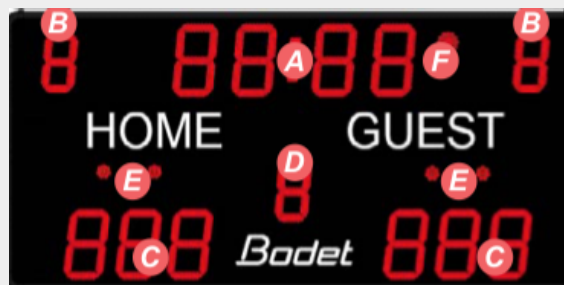

An IP54 rated outdoor multi-sport scoreboard catering for over 25 sports with the latest wireless colour touch screen controller

- A. 250 mm clock / time of day
- B. 200 mm team fouls
- C. 250 mm score
- D. 200 mm period
- E. 3 time out indicators
- F. End of period indicator

Vital Statistics

- + 2060 x 1006 x 85 mm
- + 160 degree viewing angle
- + 30 kg

ESSENTIALS SCOREBOARDS