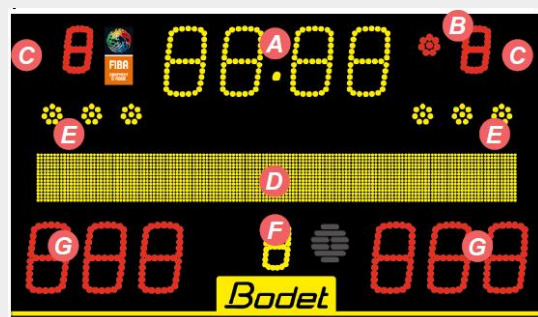

An entry level multi-sport scoreboard catering for over 25 sports with the latest wireless colour touch screen controller

- A. 150 mm clock
- B. Clock dot
- C. 100 mm team fouls
- D. 120 mm team names - static
- E. 3 time out indicators
- F. 100 mm period
- G. 150 mm team score

Vital Statistics

- + 1200 x 700 x 65 mm
- + 160 degree viewing angle
- + Low power consumption (23 w)
- + 22 kg

BASELINE SCOREBOARDS