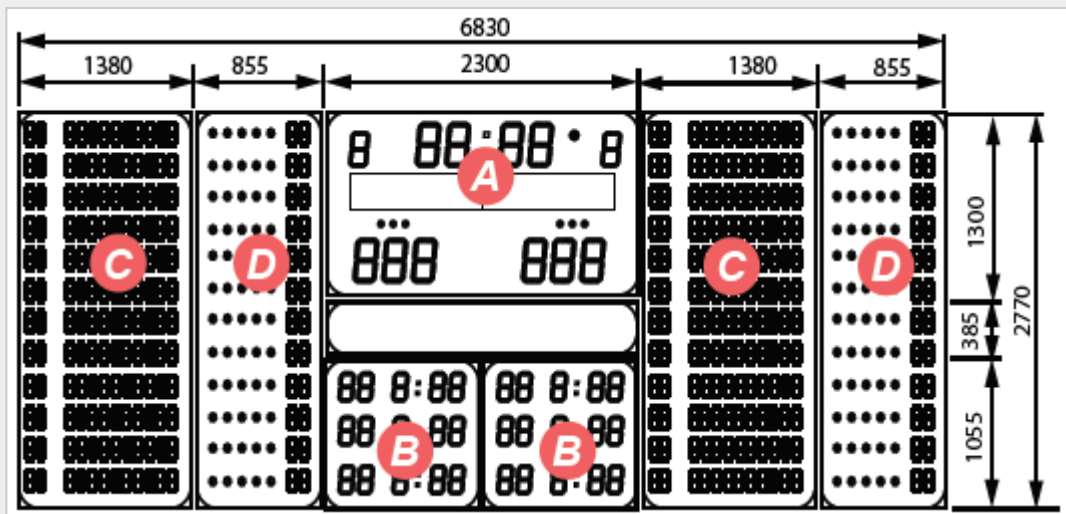

- + FIBA level 1 certified scoreboard with complete multisport function.
- + Over 25 sports modes included as standard, and constantly being increased, all controlled through the latest colour touchscreen scorepad.
- + Update software as rules change through an integrated USB port, and enjoy free updates when released.
- + High contrast laser cut steel face with DIN 18032-3 impact resistance certification.
- + Space for static advertising on the bottom of the board, or a module with additional match information.
- + Includes digital team names with messaging capability.
- + Multi function data line to provide additional match information

FIBA LEVEL 1 SCOREBOARD

- | | |
|---|---|
| <p>A. 300 mm clock/score
200 mm team names / messaging
250 mm period / foul
3 x time out indicators
1 x clock stopped indicator</p> | <p>B. 200 mm timber
C. 150 mm 12 character player name and number
D. 150 mm player points, and foul indicator (4 yellow, 1 red)</p> |
|---|---|

Vital Statistics

- 6830 x 2770 x 80 mm
- 3827 w power consumption
- 160 degree viewing angle
- 560 kg
- Adjustable brightness SMD LED's
- Cabled connectivity

FIBA LEVEL 1 SCOREBOARD