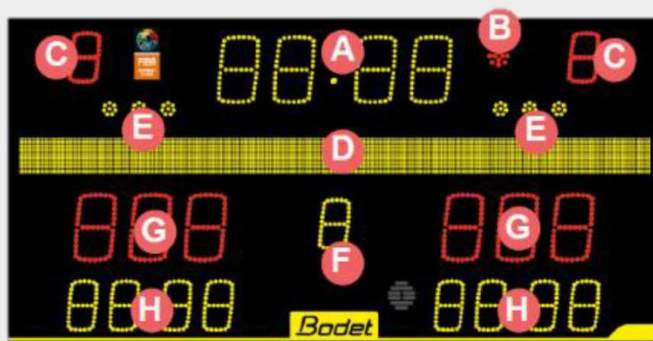

A FIBA certified multi-sport scoreboard catering for over 25 sports with the latest wireless colour touch screen controller

- A. 200 mm clock
- B. Clock stopped dot
- C. 150 mm team fouls
- D. 120 mm team names / Messaging
- E. 3 time out indicators
- F. 150 mm period
- G. 200 mm team score
- H. 150 mm multi-purpose display

Vital Statistics

- + 2000 x 1000 x 65 mm
- + 160 degree viewing angle
- + Low power consumption (23/46 w)
- + 52 / 55 kg (Alpha)

ESSENTIALS SCOREBOARDS