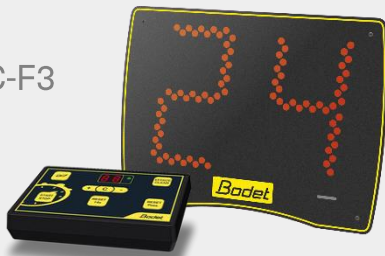

RMA supplies a range of FIBA certified shot clocks for all levels. All systems include as standard a horn, wireless connectivity, DIN 18032-3 impact resistant certification, and mounting brackets are available to suit the backstops we supply. Systems are adjustable from 1-99 seconds for other applications.

SC-F3

- + FIBA level 3
- + 200 mm digits
- + 24/14 second settings
- + 440 x 440 x 65 mm, 12 kg

- + FIBA level 2
- + 250 / 150 mm digits
- + 1/10<sup>th</sup> second count
- + 24/14 second settings
- + 720 x 610 x 65 mm, 20 kg

SC-F2

SC-F1

- + FIBA level 1
- + 250 / 150 mm digits
- + 1/10<sup>th</sup> second count
- + 24/14 second settings
- + 4-sided cube
- + 650 x 590 x 650 mm, 50 kg

- + Backboard red/yellow light arrays available to suit all systems