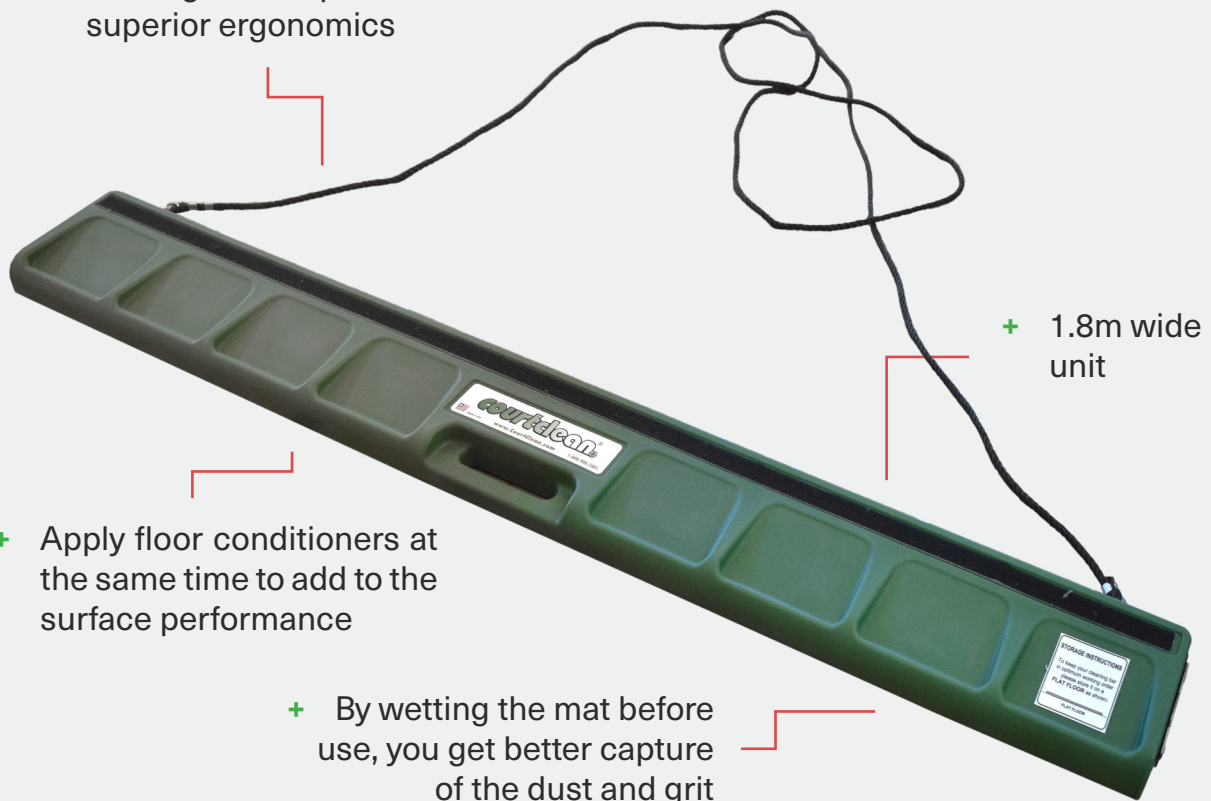

- + Pull behind operation prevents walking on damp floors—superior ergonomics

- + Apply floor conditioners at the same time to add to the surface performance

- + By wetting the mat before use, you get better capture of the dust and grit

Removing dust and grit means floors are not slippery, and more enjoyable to play on, and increases the life of your floor by removing debris which abrade the court surface under players feet.

- + Suited for all floors—timber, synthetic and modular
- + Clean your floor 75% faster, with superior results and comfort
- + Increase the life of your floor, and reduce maintenance costs
- + Clean a standard basketball court in just 5 minutes (9 passes)